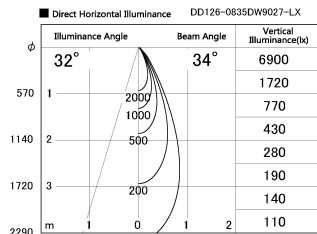

Item no. DD126-0835DW9027-LX

Series Name: Cledy versa L-G Antiglare
(DD126_AG-LX)

Dark Mirror Reflector

Installation	Recessed mount
Type	Cledy versa L-G Antiglare (DD126_AG-LX)
Fixture wattage	7.4W
Beam angle	34deg
Color Temp.	2700K
CRI	Ra>90
Luminous	595 lm
Body	Die-cast aluminum alloy
Body finish	N/A
Trim finish	White
Reflector finish	Dark Mirror
IP Rate	IP20
Light source	COB module
Input Voltage	AC220~240V
Dimming Type	Non-Dimmable
Certificate	CE,CCC
Cut Hole	100