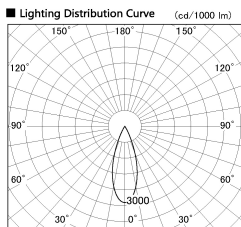

Item no. DD126-0835DW9027-LX

Series Name: Cledy versa L-G Antiglare
(DD126_AG-LX)

Dark Mirror Reflector

Installation	Recessed mount
Type	Cledy versa L-G Antiglare (DD126_AG-LX)
Fixture wattage	7.4W
Beam angle	34deg
Color Temp.	2700K
CRI	Ra>90
Luminous	595 lm
Body	Die-cast aluminum alloy
Body finish	N/A
Trim finish	White
Reflector finish	Dark Mirror
IP Rate	IP20
Light source	COB module
Input Voltage	AC220~240V
Dimming Type	Non-Dimmable
Certificate	CE,CCC
Cut Hole	100