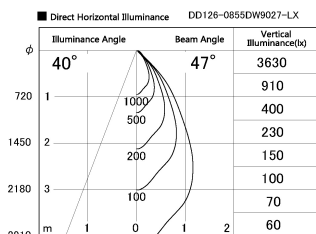

Item no. DD126-0855DW9027-LX

Series Name: Cledy versa L-G Antiglare
(DD126_AG-LX)

Dark Mirror Reflector

| | |
|------------------|--|
| Installation | Recessed mount |
| Type | Cledy versa L-G Antiglare (DD126_AG-LX) |
| Fixture wattage | 7.4W |
| Beam angle | 48deg |
| Color Temp. | 2700K |
| CRI | Ra>90 |
| Luminous | 558 lm |
| Body | Die-castaluminumalloy |
| Body finish | N/A |
| Trim finish | White |
| Reflector finish | Dark Mirror |
| IP Rate | IP20 |
| Light source | COB module |
| Input Voltage | AC220~240V |
| Dimming Type | Non-Dimmable |
| Certificate | CE,CCC |
| Cut Hole | 100 |