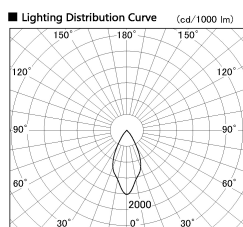

Item no. DD126-0855DW9027-LX

Series Name: Cledy versa L-G Antiglare
(DD126_AG-LX)

Dark Mirror Reflector

| | |
|------------------|--|
| Installation | Recessed mount |
| Type | Cledy versa L-G Antiglare (DD126_AG-LX) |
| Fixture wattage | 7.4W |
| Beam angle | 48deg |
| Color Temp. | 2700K |
| CRI | Ra>90 |
| Luminous | 558 lm |
| Body | Die-castaluminumalloy |
| Body finish | N/A |
| Trim finish | White |
| Reflector finish | Dark Mirror |
| IP Rate | IP20 |
| Light source | COB module |
| Input Voltage | AC220~240V |
| Dimming Type | Non-Dimmable |
| Certificate | CE,CCC |
| Cut Hole | 100 |