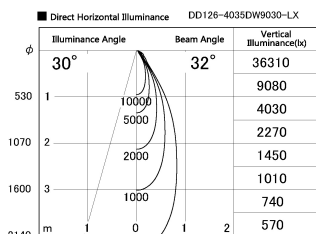

Item no. DD126-4035DW9030-LX

Series Name: Cledy versa L-G Antiglare
(DD126_AG-LX)

Dark Mirror Reflector

Installation	Recessed mount
Type	Cledy versa L-G Antiglare (DD126_AG-LX)
Fixture wattage	38.5W
Beam angle	32deg
Color Temp.	3000K
CRI	Ra>90
Luminous	3330 lm
Body	Die-castaluminumalloy
Body finish	N/A
Trim finish	White
Reflector finish	Dark Mirror
IP Rate	IP20
Light source	COB module
Input Voltage	AC220~240V
Dimming Type	Non-Dimmable
Certificate	CE,CCC
Cut Hole	150