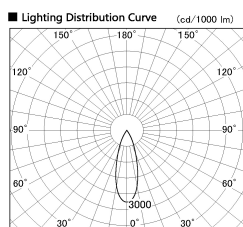

Item no. DD126-4035DW9030-LX

Series Name: Cledy versa L-G Antiglare
(DD126_AG-LX)

Dark Mirror Reflector

Installation	Recessed mount
Type	Cledy versa L-G Antiglare (DD126_AG-LX)
Fixture wattage	38.5W
Beam angle	32deg
Color Temp.	3000K
CRI	Ra>90
Luminous	3330 lm
Body	Die-castaluminumalloy
Body finish	N/A
Trim finish	White
Reflector finish	Dark Mirror
IP Rate	IP20
Light source	COB module
Input Voltage	AC220~240V
Dimming Type	Non-Dimmable
Certificate	CE,CCC
Cut Hole	150