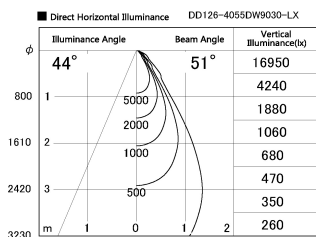

Item no. DD126-4055DW9030-LX

Series Name: Cledy versa L-G Antiglare
(DD126_AG-LX)

Dark Mirror Reflector

Installation	Recessed mount
Type	Cledy versa L-G Antiglare (DD126_AG-LX)
Fixture wattage	38.5W
Beam angle	51deg
Color Temp.	3000K
CRI	Ra>90
Luminous	2885 lm
Body	Die-cast aluminum alloy
Body finish	N/A
Trim finish	White
Reflector finish	Dark Mirror
IP Rate	IP20
Light source	COB module
Input Voltage	AC220~240V
Dimming Type	Non-Dimmable
Certificate	CE,CCC
Cut Hole	150