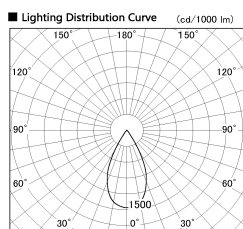

Item no. DD126-4055DW9030-LX

Series Name: Cledy versa L-G Antiglare
(DD126_AG-LX)

Dark Mirror Reflector

Installation	Recessed mount
Type	Cledy versa L-G Antiglare (DD126_AG-LX)
Fixture wattage	38.5W
Beam angle	51deg
Color Temp.	3000K
CRI	Ra>90
Luminous	2885 lm
Body	Die-cast aluminum alloy
Body finish	N/A
Trim finish	White
Reflector finish	Dark Mirror
IP Rate	IP20
Light source	COB module
Input Voltage	AC220~240V
Dimming Type	Non-Dimmable
Certificate	CE,CCC
Cut Hole	150