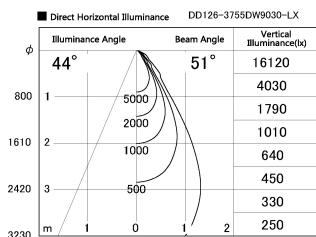

Item no. DD126-3755DW9030-LX

Series Name: Cledy versa L-G Antiglare
(DD126_AG-LX)

Dark Mirror Reflector

Installation	Recessed mount
Type	Cledy versa L-G Antiglare (DD126_AG-LX)
Fixture wattage	35.5W
Beam angle	51deg
Color Temp.	3000K
CRI	Ra>90
Luminous	2745 lm
Body	Die-castaluminumalloy
Body finish	N/A
Trim finish	White
Reflector finish	Dark Mirror
IP Rate	IP20
Light source	COB module
Input Voltage	AC220~240V
Dimming Type	Non-Dimmable
Certificate	CE,CCC
Cut Hole	150