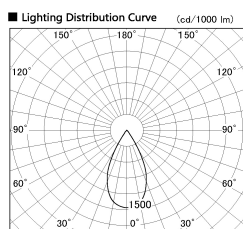

Item no. DD126-3755DW9030-LX

Series Name: Cledy versa L-G Antiglare
(DD126_AG-LX)

Dark Mirror Reflector

Installation	Recessed mount
Type	Cledy versa L-G Antiglare (DD126_AG-LX)
Fixture wattage	35.5W
Beam angle	51deg
Color Temp.	3000K
CRI	Ra>90
Luminous	2745 lm
Body	Die-castaluminumalloy
Body finish	N/A
Trim finish	White
Reflector finish	Dark Mirror
IP Rate	IP20
Light source	COB module
Input Voltage	AC220~240V
Dimming Type	Non-Dimmable
Certificate	CE,CCC
Cut Hole	150