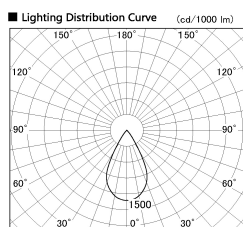

Item no. DD126-2555DW9030-LX

Series Name: Cledy versa L-G Antiglare
(DD126_AG-LX)

Dark Mirror Reflector

Installation	Recessed mount
Type	Cledy versa L-G Antiglare (DD126_AG-LX)
Fixture wattage	24W
Beam angle	55deg
Color Temp.	3000K
CRI	Ra>90
Luminous	1785 lm
Body	Die-castaluminumalloy
Body finish	N/A
Trim finish	White
Reflector finish	Dark Mirror
IP Rate	IP20
Light source	COB module
Input Voltage	AC220~240V
Dimming Type	Non-Dimmable
Certificate	CE,CCC
Cut Hole	125