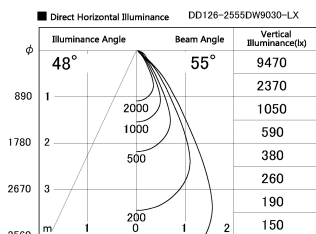

Item no. DD126-2555DW9030-LX

Series Name: Cledy versa L-G Antiglare
(DD126_AG-LX)

Dark Mirror Reflector

Installation	Recessed mount
Type	Cledy versa L-G Antiglare (DD126_AG-LX)
Fixture wattage	24W
Beam angle	55deg
Color Temp.	3000K
CRI	Ra>90
Luminous	1785 lm
Body	Die-castaluminumalloy
Body finish	N/A
Trim finish	White
Reflector finish	Dark Mirror
IP Rate	IP20
Light source	COB module
Input Voltage	AC220~240V
Dimming Type	Non-Dimmable
Certificate	CE,CCC
Cut Hole	125