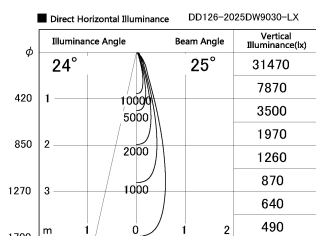

Item no. DD126-2025DW9030-LX

Series Name: Cledy versa L-G Antiglare
(DD126_AG-LX)

Dark Mirror Reflector

Installation	Recessed mount
Type	Cledy versa L-G Antiglare (DD126_AG-LX)
Fixture wattage	18.6W
Beam angle	25deg
Color Temp.	3000K
CRI	Ra>90
Luminous	1479 lm
Body	Die-cast aluminum alloy
Body finish	N/A
Trim finish	White
Reflector finish	Dark Mirror
IP Rate	IP20
Light source	COB module
Input Voltage	AC220~240V
Dimming Type	Non-Dimmable
Certificate	CE,CCC
Cut Hole	125