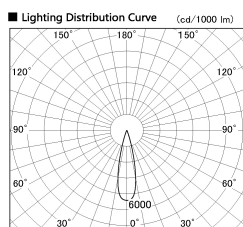

Item no. DD126-2025DW9030-LX

Series Name: Cledy versa L-G Antiglare
(DD126_AG-LX)

Dark Mirror Reflector

Installation	Recessed mount
Type	Cledy versa L-G Antiglare (DD126_AG-LX)
Fixture wattage	18.6W
Beam angle	25deg
Color Temp.	3000K
CRI	Ra>90
Luminous	1479 lm
Body	Die-cast aluminum alloy
Body finish	N/A
Trim finish	White
Reflector finish	Dark Mirror
IP Rate	IP20
Light source	COB module
Input Voltage	AC220~240V
Dimming Type	Non-Dimmable
Certificate	CE,CCC
Cut Hole	125