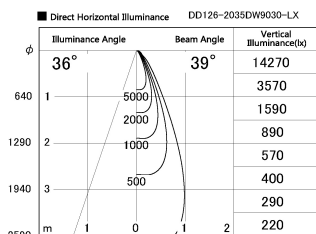

Item no. DD126-2035DW9030-LX

Series Name: Cledy versa L-G Antiglare
(DD126_AG-LX)

Dark Mirror Reflector

Installation	Recessed mount
Type	Cledy versa L-G Antiglare (DD126_AG-LX)
Fixture wattage	18.6W
Beam angle	38deg
Color Temp.	3000K
CRI	Ra>90
Luminous	1511 lm
Body	Die-castaluminumalloy
Body finish	N/A
Trim finish	White
Reflector finish	Dark Mirror
IP Rate	IP20
Light source	COB module
Input Voltage	AC220~240V
Dimming Type	Non-Dimmable
Certificate	CE,CCC
Cut Hole	125