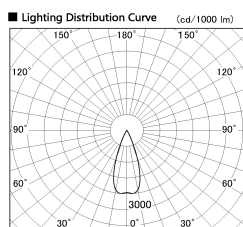

Item no. DD126-2035DW9030-LX

Series Name: Cledy versa L-G Antiglare
(DD126_AG-LX)

Dark Mirror Reflector

Installation	Recessed mount
Type	Cledy versa L-G Antiglare (DD126_AG-LX)
Fixture wattage	18.6W
Beam angle	38deg
Color Temp.	3000K
CRI	Ra>90
Luminous	1511 lm
Body	Die-castaluminumalloy
Body finish	N/A
Trim finish	White
Reflector finish	Dark Mirror
IP Rate	IP20
Light source	COB module
Input Voltage	AC220~240V
Dimming Type	Non-Dimmable
Certificate	CE,CCC
Cut Hole	125