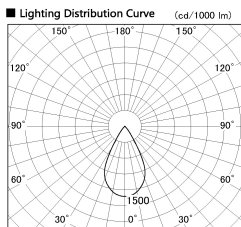

Item no. DD126-2055DW9030-LX

Series Name: Cledy versa L-G Antiglare
(DD126_AG-LX)

Dark Mirror Reflector

■ Direct Horizontal Illuminance DD126-2055DW9030-LX

φ	Illuminance Angle	Beam Angle	Vertical Illuminance (lx)
890	48°	55°	7350
1780			1840
2670			820
3560			460
			290
			200
			150
			110

Installation	Recessed mount
Type	Cledy versa L-G Antiglare (DD126_AG-LX)
Fixture wattage	18.6W
Beam angle	55deg
Color Temp.	3000K
CRI	Ra>90
Luminous	1386 lm
Body	Die-castaluminumalloy
Body finish	N/A
Trim finish	White
Reflector finish	Dark Mirror
IP Rate	IP20
Light source	COB module
Input Voltage	AC220~240V
Dimming Type	Non-Dimmable
Certificate	CE,CCC
Cut Hole	125