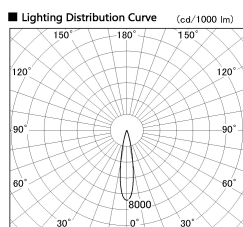

Item no. DD126-1415DW9030-LX

Series Name: Cledy versa L-G Antiglare
(DD126_AG-LX)

Dark Mirror Reflector

■ Direct Horizontal Illuminance DD126-1415DW9030-LX

Illuminance Angle	Beam Angle	Vertical Illuminance (lx)
19°	19°	32180
		8050
		3580
		2010
		1290
		890
		660
		500

Installation	Recessed mount
Type	Cledy versa L-G Antiglare (DD126_AG-LX)
Fixture wattage	14W
Beam angle	19deg
Color Temp.	3000K
CRI	Ra>90
Luminous	1135 lm
Body	Die-castaluminumalloy
Body finish	N/A
Trim finish	White
Reflector finish	Dark Mirror
IP Rate	IP20
Light source	COB module
Input Voltage	AC220~240V
Dimming Type	Non-Dimmable
Certificate	CE,CCC
Cut Hole	100