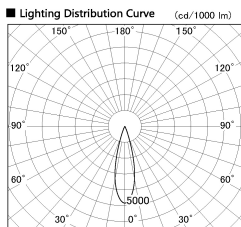

Item no. DD126-1425DW9030-LX

Series Name: Cledy versa L-G Antiglare  
(DD126\_AG-LX)

Dark Mirror Reflector

■ Direct Horizontal Illuminance DD126-1425DW9030-LX

Illuminance Angle	Beam Angle	Vertical Illuminance (lx)
25°	26°	24670
1		6170
		2740
2		1540
		990
3		690
		500
1770 m		390

Installation	Recessed mount
Type	Cledy versa L-G Antiglare (DD126_AG-LX)
Fixture wattage	14W
Beam angle	26deg
Color Temp.	3000K
CRI	Ra>90
Luminous	1267 lm
Body	Die-cast aluminum alloy
Body finish	N/A
Trim finish	White
Reflector finish	Dark Mirror
IP Rate	IP20
Light source	COB module
Input Voltage	AC220~240V
Dimming Type	Non-Dimmable
Certificate	CE,CCC
Cut Hole	100