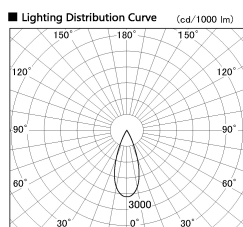

Item no. DD126-1435DW9030-LX

Series Name: Cledy versa L-G Antiglare
(DD126_AG-LX)

Dark Mirror Reflector

Installation	Recessed mount
Type	Cledy versa L-G Antiglare (DD126_AG-LX)
Fixture wattage	14W
Beam angle	38deg
Color Temp.	3000K
CRI	Ra>90
Luminous	1210 lm
Body	Die-cast aluminum alloy
Body finish	N/A
Trim finish	White
Reflector finish	Dark Mirror
IP Rate	IP20
Light source	COB module
Input Voltage	AC220~240V
Dimming Type	Non-Dimmable
Certificate	CE,CCC
Cut Hole	100