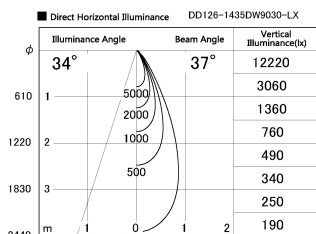

Item no. DD126-1435DW9030-LX

Series Name: Cledy versa L-G Antiglare
(DD126_AG-LX)

Dark Mirror Reflector

Installation	Recessed mount
Type	Cledy versa L-G Antiglare (DD126_AG-LX)
Fixture wattage	14W
Beam angle	38deg
Color Temp.	3000K
CRI	Ra>90
Luminous	1210 lm
Body	Die-cast aluminum alloy
Body finish	N/A
Trim finish	White
Reflector finish	Dark Mirror
IP Rate	IP20
Light source	COB module
Input Voltage	AC220~240V
Dimming Type	Non-Dimmable
Certificate	CE,CCC
Cut Hole	100