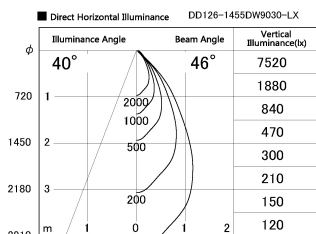

Item no. DD126-1455DW9030-LX

Series Name: Cledy versa L-G Antiglare  
(DD126\_AG-LX)

Dark Mirror Reflector

Installation	Recessed mount
Type	Cledy versa L-G Antiglare (DD126_AG-LX)
Fixture wattage	14W
Beam angle	48deg
Color Temp.	3000K
CRI	Ra>90
Luminous	1143 lm
Body	Die-castaluminumalloy
Body finish	N/A
Trim finish	White
Reflector finish	Dark Mirror
IP Rate	IP20
Light source	COB module
Input Voltage	AC220~240V
Dimming Type	Non-Dimmable
Certificate	CE,CCC
Cut Hole	100