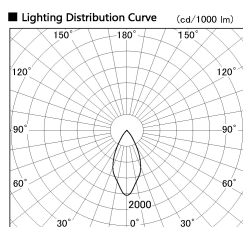

Item no. DD126-1455DW9030-LX

Series Name: Cledy versa L-G Antiglare  
(DD126\_AG-LX)

Dark Mirror Reflector

Installation	Recessed mount
Type	Cledy versa L-G Antiglare (DD126_AG-LX)
Fixture wattage	14W
Beam angle	48deg
Color Temp.	3000K
CRI	Ra>90
Luminous	1143 lm
Body	Die-castaluminumalloy
Body finish	N/A
Trim finish	White
Reflector finish	Dark Mirror
IP Rate	IP20
Light source	COB module
Input Voltage	AC220~240V
Dimming Type	Non-Dimmable
Certificate	CE,CCC
Cut Hole	100