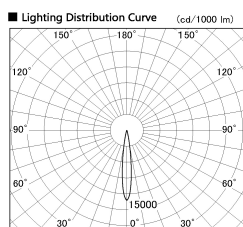

Item no. DD126-0815DW9030-LX

Series Name: Cledy versa L-G Antiglare
(DD126_AG-LX)

Dark Mirror Reflector

■ Direct Horizontal Illuminance DD126-0815DW9030-LX

Illuminance Angle	Beam Angle	Vertical Illuminance (lx)
13°	14°	31450
		7860
		3490
		1970
		1260
		870
		640
		490

Installation	Recessed mount
Type	Cledy versa L-G Antiglare (DD126_AG-LX)
Fixture wattage	7.4W
Beam angle	14deg
Color Temp.	3000K
CRI	Ra>90
Luminous	591 lm
Body	Die-cast aluminum alloy
Body finish	N/A
Trim finish	White
Reflector finish	Dark Mirror
IP Rate	IP20
Light source	COB module
Input Voltage	AC220~240V
Dimming Type	Non-Dimmable
Certificate	CE,CCC
Cut Hole	100