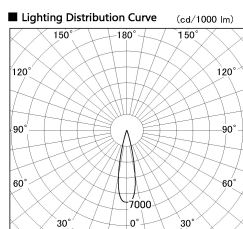

Item no. DD126-0825DW9030-LX

Series Name: Cledy versa L-G Antiglare  
(DD126\_AG-LX)

Dark Mirror Reflector

■ Direct Horizontal Illuminance DD126-0825DW9030-LX

Illuminance Angle	Beam Angle	Vertical Illuminance (lx)
22°	23°	16530
		4130
		1840
		1030
		660
		460
		340
		260

Installation	Recessed mount
Type	Cledy versa L-G Antiglare (DD126_AG-LX)
Fixture wattage	7.4W
Beam angle	22deg
Color Temp.	3000K
CRI	Ra>90
Luminous	649 lm
Body	Die-castaluminumalloy
Body finish	N/A
Trim finish	White
Reflector finish	Dark Mirror
IP Rate	IP20
Light source	COB module
Input Voltage	AC220~240V
Dimming Type	Non-Dimmable
Certificate	CE,CCC
Cut Hole	100