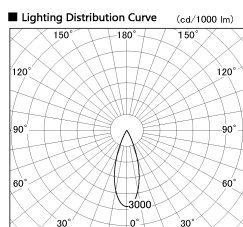

Item no. DD126-0835DW9030-LX

Series Name: Cledy versa L-G Antiglare
(DD126_AG-LX)

Dark Mirror Reflector

Installation	Recessed mount
Type	Cledy versa L-G Antiglare (DD126_AG-LX)
Fixture wattage	7.4W
Beam angle	34deg
Color Temp.	3000K
CRI	Ra>90
Luminous	620 lm
Body	Die-cast aluminum alloy
Body finish	N/A
Trim finish	White
Reflector finish	Dark Mirror
IP Rate	IP20
Light source	COB module
Input Voltage	AC220~240V
Dimming Type	Non-Dimmable
Certificate	CE,CCC
Cut Hole	100