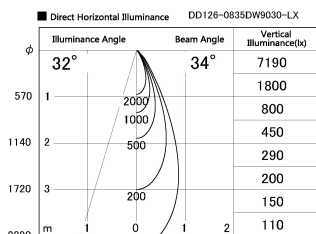

Item no. DD126-0835DW9030-LX

Series Name: Cledy versa L-G Antiglare
(DD126_AG-LX)

Dark Mirror Reflector

Installation	Recessed mount
Type	Cledy versa L-G Antiglare (DD126_AG-LX)
Fixture wattage	7.4W
Beam angle	34deg
Color Temp.	3000K
CRI	Ra>90
Luminous	620 lm
Body	Die-cast aluminum alloy
Body finish	N/A
Trim finish	White
Reflector finish	Dark Mirror
IP Rate	IP20
Light source	COB module
Input Voltage	AC220~240V
Dimming Type	Non-Dimmable
Certificate	CE,CCC
Cut Hole	100