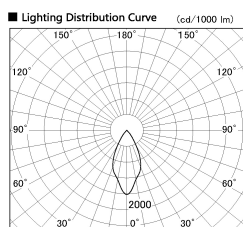

Item no. DD126-0855DW9030-LX

Series Name: Cledy versa L-G Antiglare
(DD126_AG-LX)

Dark Mirror Reflector

Installation	Recessed mount
Type	Cledy versa L-G Antiglare (DD126_AG-LX)
Fixture wattage	7.4W
Beam angle	48deg
Color Temp.	3000K
CRI	Ra>90
Luminous	581 lm
Body	Die-cast aluminum alloy
Body finish	N/A
Trim finish	White
Reflector finish	Dark Mirror
IP Rate	IP20
Light source	COB module
Input Voltage	AC220~240V
Dimming Type	Non-Dimmable
Certificate	CE,CCC
Cut Hole	100