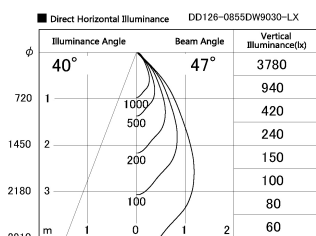

Item no. DD126-0855DW9030-LX

Series Name: Cledy versa L-G Antiglare
(DD126_AG-LX)

Dark Mirror Reflector

Installation	Recessed mount
Type	Cledy versa L-G Antiglare (DD126_AG-LX)
Fixture wattage	7.4W
Beam angle	48deg
Color Temp.	3000K
CRI	Ra>90
Luminous	581 lm
Body	Die-cast aluminum alloy
Body finish	N/A
Trim finish	White
Reflector finish	Dark Mirror
IP Rate	IP20
Light source	COB module
Input Voltage	AC220~240V
Dimming Type	Non-Dimmable
Certificate	CE,CCC
Cut Hole	100