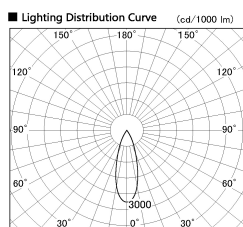

Item no. DD126-4035DW9035-LX

Series Name: Cledy versa L-G Antiglare
(DD126_AG-LX)

Dark Mirror Reflector

■ Direct Horizontal Illuminance DD126-4035DW9035-LX

φ	Illuminance Angle	Beam Angle	Vertical Illuminance (lx)
530	30°	32°	37760
1070			9440
1600			4200
2140			2360
			1510
			1050
			770
			590

Installation	Recessed mount
Type	Cledy versa L-G Antiglare (DD126_AG-LX)
Fixture wattage	38.5W
Beam angle	32deg
Color Temp.	3500K
CRI	Ra>90
Luminous	3463 lm
Body	Die-cast aluminum alloy
Body finish	N/A
Trim finish	White
Reflector finish	Dark Mirror
IP Rate	IP20
Light source	COB module
Input Voltage	AC220~240V
Dimming Type	Non-Dimmable
Certificate	CE,CCC
Cut Hole	150