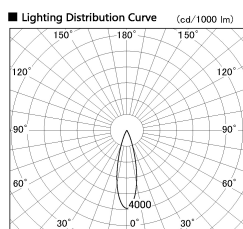

Item no. DD126-3725DW9035-LX

Series Name: Cledy versa L-G Antiglare  
(DD126\_AG-LX)

Dark Mirror Reflector

■ Direct Horizontal Illuminance DD126-3725DW9035-LX

φ	Illuminance Angle	Beam Angle	Vertical Illuminance (lx)
440	25°	27°	52890
1330			13220
1770			5880
			3310
			2120
			1470
			1080
			830

Installation	Recessed mount
Type	Cledy versa L-G Antiglare (DD126_AG-LX)
Fixture wattage	35.5W
Beam angle	27deg
Color Temp.	3500K
CRI	Ra>90
Luminous	3339 lm
Body	Die-cast aluminum alloy
Body finish	N/A
Trim finish	White
Reflector finish	Dark Mirror
IP Rate	IP20
Light source	COB module
Input Voltage	AC220~240V
Dimming Type	Non-Dimmable
Certificate	CE,CCC
Cut Hole	150