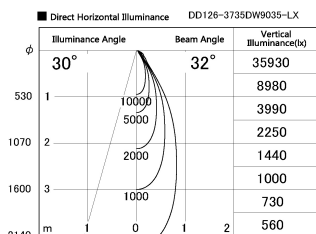

Item no. DD126-3735DW9035-LX

Series Name: Cledy versa L-G Antiglare  
(DD126\_AG-LX)

Dark Mirror Reflector

Installation	Recessed mount
Type	Cledy versa L-G Antiglare (DD126_AG-LX)
Fixture wattage	35.5W
Beam angle	32deg
Color Temp.	3500K
CRI	Ra>90
Luminous	3295 lm
Body	Die-cast aluminum alloy
Body finish	N/A
Trim finish	White
Reflector finish	Dark Mirror
IP Rate	IP20
Light source	COB module
Input Voltage	AC220~240V
Dimming Type	Non-Dimmable
Certificate	CE,CCC
Cut Hole	150