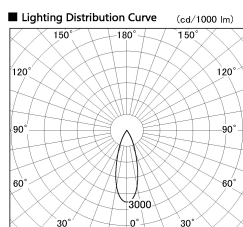

Item no. DD126-3735DW9035-LX

Series Name: Cledy versa L-G Antiglare  
(DD126\_AG-LX)

Dark Mirror Reflector

Installation	Recessed mount
Type	Cledy versa L-G Antiglare (DD126_AG-LX)
Fixture wattage	35.5W
Beam angle	32deg
Color Temp.	3500K
CRI	Ra>90
Luminous	3295 lm
Body	Die-cast aluminum alloy
Body finish	N/A
Trim finish	White
Reflector finish	Dark Mirror
IP Rate	IP20
Light source	COB module
Input Voltage	AC220~240V
Dimming Type	Non-Dimmable
Certificate	CE,CCC
Cut Hole	150