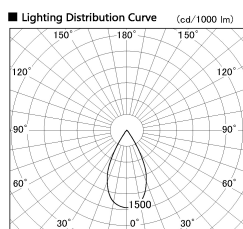

Item no. DD126-3755DW9035-LX

Series Name: Cledy versa L-G Antiglare
(DD126_AG-LX)

Dark Mirror Reflector

Installation	Recessed mount
Type	Cledy versa L-G Antiglare (DD126_AG-LX)
Fixture wattage	35.5W
Beam angle	51deg
Color Temp.	3500K
CRI	Ra>90
Luminous	2855 lm
Body	Die-cast aluminum alloy
Body finish	N/A
Trim finish	White
Reflector finish	Dark Mirror
IP Rate	IP20
Light source	COB module
Input Voltage	AC220~240V
Dimming Type	Non-Dimmable
Certificate	CE,CCC
Cut Hole	150