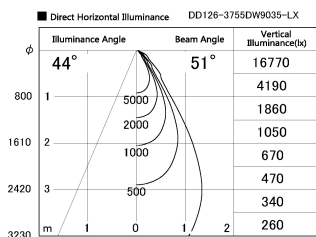

Item no. DD126-3755DW9035-LX

Series Name: Cledy versa L-G Antiglare
(DD126_AG-LX)

Dark Mirror Reflector

Installation	Recessed mount
Type	Cledy versa L-G Antiglare (DD126_AG-LX)
Fixture wattage	35.5W
Beam angle	51deg
Color Temp.	3500K
CRI	Ra>90
Luminous	2855 lm
Body	Die-cast aluminum alloy
Body finish	N/A
Trim finish	White
Reflector finish	Dark Mirror
IP Rate	IP20
Light source	COB module
Input Voltage	AC220~240V
Dimming Type	Non-Dimmable
Certificate	CE,CCC
Cut Hole	150