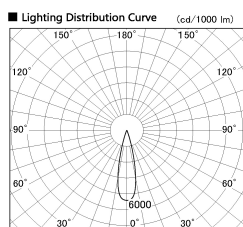

Item no. DD126-2525DW9035-LX

Series Name: Cledy versa L-G Antiglare
(DD126_AG-LX)

Dark Mirror Reflector

■ Direct Horizontal Illuminance DD126-2525DW9035-LX

φ	Illuminance Angle	Beam Angle	Vertical Illuminance (lx)
420	24°	25°	42130
850			10530
1270			4680
1700			2630
			1690
			1170
			860
			660

Installation	Recessed mount
Type	Cledy versa L-G Antiglare (DD126_AG-LX)
Fixture wattage	24W
Beam angle	25deg
Color Temp.	3500K
CRI	Ra>90
Luminous	1980 lm
Body	Die-castaluminumalloy
Body finish	N/A
Trim finish	White
Reflector finish	Dark Mirror
IP Rate	IP20
Light source	COB module
Input Voltage	AC220~240V
Dimming Type	Non-Dimmable
Certificate	CE,CCC
Cut Hole	125