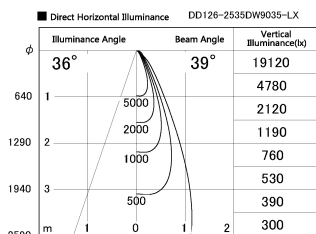

Item no. DD126-2535DW9035-LX

Series Name: Cledy versa L-G Antiglare  
(DD126\_AG-LX)

Dark Mirror Reflector

Installation	Recessed mount
Type	Cledy versa L-G Antiglare (DD126_AG-LX)
Fixture wattage	24W
Beam angle	38deg
Color Temp.	3500K
CRI	Ra>90
Luminous	2024 lm
Body	Die-castaluminumalloy
Body finish	N/A
Trim finish	White
Reflector finish	Dark Mirror
IP Rate	IP20
Light source	COB module
Input Voltage	AC220~240V
Dimming Type	Non-Dimmable
Certificate	CE,CCC
Cut Hole	125