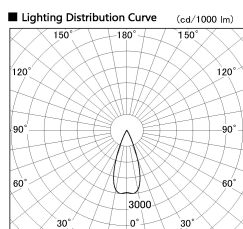

Item no. DD126-2535DW9035-LX

Series Name: Cledy versa L-G Antiglare  
(DD126\_AG-LX)

Dark Mirror Reflector

Installation	Recessed mount
Type	Cledy versa L-G Antiglare (DD126_AG-LX)
Fixture wattage	24W
Beam angle	38deg
Color Temp.	3500K
CRI	Ra>90
Luminous	2024 lm
Body	Die-castaluminumalloy
Body finish	N/A
Trim finish	White
Reflector finish	Dark Mirror
IP Rate	IP20
Light source	COB module
Input Voltage	AC220~240V
Dimming Type	Non-Dimmable
Certificate	CE,CCC
Cut Hole	125