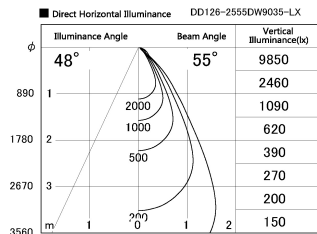

Item no. DD126-2555DW9035-LX

Series Name: Cledy versa L-G Antiglare
(DD126_AG-LX)

Dark Mirror Reflector

Installation	Recessed mount
Type	Cledy versa L-G Antiglare (DD126_AG-LX)
Fixture wattage	24W
Beam angle	55deg
Color Temp.	3500K
CRI	Ra>90
Luminous	1856 lm
Body	Die-cast aluminum alloy
Body finish	N/A
Trim finish	White
Reflector finish	Dark Mirror
IP Rate	IP20
Light source	COB module
Input Voltage	AC220~240V
Dimming Type	Non-Dimmable
Certificate	CE,CCC
Cut Hole	125