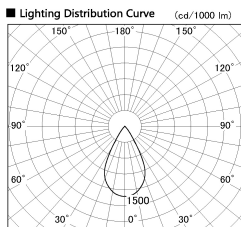

Item no. DD126-2555DW9035-LX

Series Name: Cledy versa L-G Antiglare
(DD126_AG-LX)

Dark Mirror Reflector

Installation	Recessed mount
Type	Cledy versa L-G Antiglare (DD126_AG-LX)
Fixture wattage	24W
Beam angle	55deg
Color Temp.	3500K
CRI	Ra>90
Luminous	1856 lm
Body	Die-cast aluminum alloy
Body finish	N/A
Trim finish	White
Reflector finish	Dark Mirror
IP Rate	IP20
Light source	COB module
Input Voltage	AC220~240V
Dimming Type	Non-Dimmable
Certificate	CE,CCC
Cut Hole	125