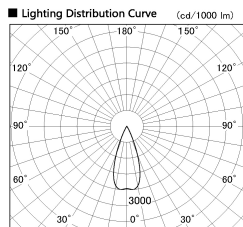

Item no. DD126-2035DW9035-LX

Series Name: Cledy versa L-G Antiglare
(DD126_AG-LX)

Dark Mirror Reflector

Installation	Recessed mount
Type	Cledy versa L-G Antiglare (DD126_AG-LX)
Fixture wattage	18.6W
Beam angle	38deg
Color Temp.	3500K
CRI	Ra>90
Luminous	1572 lm
Body	Die-cast aluminum alloy
Body finish	N/A
Trim finish	White
Reflector finish	Dark Mirror
IP Rate	IP20
Light source	COB module
Input Voltage	AC220~240V
Dimming Type	Non-Dimmable
Certificate	CE,CCC
Cut Hole	125