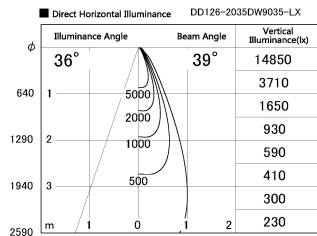

Item no. DD126-2035DW9035-LX

Series Name: Cledy versa L-G Antiglare
(DD126_AG-LX)

Dark Mirror Reflector

Installation	Recessed mount
Type	Cledy versa L-G Antiglare (DD126_AG-LX)
Fixture wattage	18.6W
Beam angle	38deg
Color Temp.	3500K
CRI	Ra>90
Luminous	1572 lm
Body	Die-cast aluminum alloy
Body finish	N/A
Trim finish	White
Reflector finish	Dark Mirror
IP Rate	IP20
Light source	COB module
Input Voltage	AC220~240V
Dimming Type	Non-Dimmable
Certificate	CE,CCC
Cut Hole	125