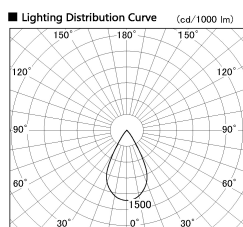

Item no. DD126-2055DW9035-LX

Series Name: Cledy versa L-G Antiglare
(DD126_AG-LX)

Dark Mirror Reflector

| | |
|------------------|--|
| Installation | Recessed mount |
| Type | Cledy versa L-G Antiglare (DD126_AG-LX) |
| Fixture wattage | 18.6W |
| Beam angle | 55deg |
| Color Temp. | 3500K |
| CRI | Ra>90 |
| Luminous | 1442 lm |
| Body | Die-cast aluminum alloy |
| Body finish | N/A |
| Trim finish | White |
| Reflector finish | Dark Mirror |
| IP Rate | IP20 |
| Light source | COB module |
| Input Voltage | AC220~240V |
| Dimming Type | Non-Dimmable |
| Certificate | CE,CCC |
| Cut Hole | 125 |