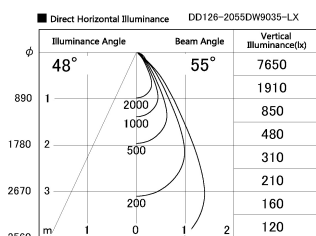

Item no. DD126-2055DW9035-LX

Series Name: Cledy versa L-G Antiglare
(DD126_AG-LX)

Dark Mirror Reflector

| | |
|------------------|--|
| Installation | Recessed mount |
| Type | Cledy versa L-G Antiglare (DD126_AG-LX) |
| Fixture wattage | 18.6W |
| Beam angle | 55deg |
| Color Temp. | 3500K |
| CRI | Ra>90 |
| Luminous | 1442 lm |
| Body | Die-cast aluminum alloy |
| Body finish | N/A |
| Trim finish | White |
| Reflector finish | Dark Mirror |
| IP Rate | IP20 |
| Light source | COB module |
| Input Voltage | AC220~240V |
| Dimming Type | Non-Dimmable |
| Certificate | CE,CCC |
| Cut Hole | 125 |