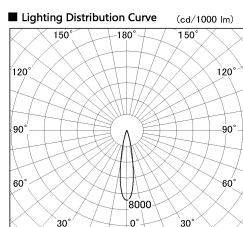

Item no. DD126-1415DW9035-LX

Series Name: Cledy versa L-G Antiglare  
(DD126\_AG-LX)

Dark Mirror Reflector

■ Direct Horizontal Illuminance DD126-1415DW9035-LX

φ	Illuminance Angle	Beam Angle	Vertical Illuminance (lx)
330	19°	19°	33460
1			8360
660	2		3720
1000	3		2090
1330	m	0	1340
		1	930
		2	680
			520

Installation	Recessed mount
Type	Cledy versa L-G Antiglare (DD126_AG-LX)
Fixture wattage	14W
Beam angle	19deg
Color Temp.	3500K
CRI	Ra>90
Luminous	1180 lm
Body	Die-castaluminumalloy
Body finish	N/A
Trim finish	White
Reflector finish	Dark Mirror
IP Rate	IP20
Light source	COB module
Input Voltage	AC220~240V
Dimming Type	Non-Dimmable
Certificate	CE,CCC
Cut Hole	100