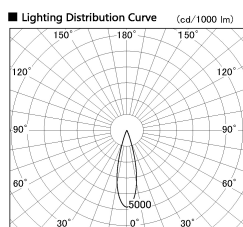

Item no. DD126-1425DW9035-LX

Series Name: Cledy versa L-G Antiglare
(DD126_AG-LX)

Dark Mirror Reflector

Direct Horizontal Illuminance DD126-1425DW9035-LX

Illuminance Angle	Beam Angle	Vertical Illuminance (lx)
25°	26°	25660
10000		6420
5000		2850
2000		1600
1000		1030
500		710
250		520
125		400

Installation	Recessed mount
Type	Cledy versa L-G Antiglare (DD126_AG-LX)
Fixture wattage	14W
Beam angle	26deg
Color Temp.	3500K
CRI	Ra>90
Luminous	1318 lm
Body	Die-castaluminumalloy
Body finish	N/A
Trim finish	White
Reflector finish	Dark Mirror
IP Rate	IP20
Light source	COB module
Input Voltage	AC220~240V
Dimming Type	Non-Dimmable
Certificate	CE,CCC
Cut Hole	100