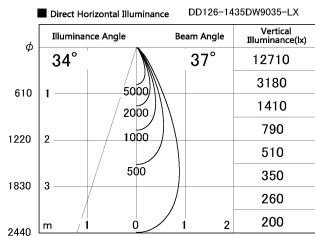

Item no. DD126-1435DW9035-LX

Series Name: Cledy versa L-G Antiglare  
(DD126\_AG-LX)

Dark Mirror Reflector

Installation	Recessed mount
Type	Cledy versa L-G Antiglare (DD126_AG-LX)
Fixture wattage	14W
Beam angle	38deg
Color Temp.	3500K
CRI	Ra>90
Luminous	1258 lm
Body	Die-castaluminumalloy
Body finish	N/A
Trim finish	White
Reflector finish	Dark Mirror
IP Rate	IP20
Light source	COB module
Input Voltage	AC220~240V
Dimming Type	Non-Dimmable
Certificate	CE,CCC
Cut Hole	100