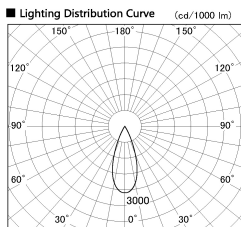

Item no. DD126-1435DW9035-LX

Series Name: Cledy versa L-G Antiglare  
(DD126\_AG-LX)

Dark Mirror Reflector

Installation	Recessed mount
Type	Cledy versa L-G Antiglare (DD126_AG-LX)
Fixture wattage	14W
Beam angle	38deg
Color Temp.	3500K
CRI	Ra>90
Luminous	1258 lm
Body	Die-castaluminumalloy
Body finish	N/A
Trim finish	White
Reflector finish	Dark Mirror
IP Rate	IP20
Light source	COB module
Input Voltage	AC220~240V
Dimming Type	Non-Dimmable
Certificate	CE,CCC
Cut Hole	100