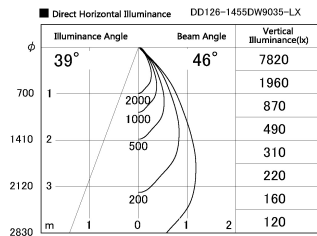

Item no. DD126-1455DW9035-LX

Series Name: Cledy versa L-G Antiglare
(DD126_AG-LX)

Dark Mirror Reflector

Installation	Recessed mount
Type	Cledy versa L-G Antiglare (DD126_AG-LX)
Fixture wattage	14W
Beam angle	48deg
Color Temp.	3500K
CRI	Ra>90
Luminous	1189 lm
Body	Die-castaluminumalloy
Body finish	N/A
Trim finish	White
Reflector finish	Dark Mirror
IP Rate	IP20
Light source	COB module
Input Voltage	AC220~240V
Dimming Type	Non-Dimmable
Certificate	CE,CCC
Cut Hole	100