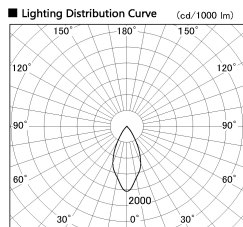

Item no. DD126-1455DW9035-LX

Series Name: Cledy versa L-G Antiglare
(DD126_AG-LX)

Dark Mirror Reflector

Installation	Recessed mount
Type	Cledy versa L-G Antiglare (DD126_AG-LX)
Fixture wattage	14W
Beam angle	48deg
Color Temp.	3500K
CRI	Ra>90
Luminous	1189 lm
Body	Die-castaluminumalloy
Body finish	N/A
Trim finish	White
Reflector finish	Dark Mirror
IP Rate	IP20
Light source	COB module
Input Voltage	AC220~240V
Dimming Type	Non-Dimmable
Certificate	CE,CCC
Cut Hole	100