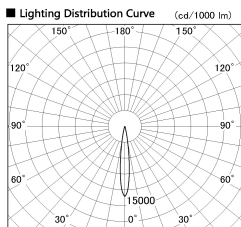

Item no. DD126-0815DW9035-LX

Series Name: Cledy versa L-G Antiglare
(DD126_AG-LX)

Dark Mirror Reflector

■ Direct Horizontal Illuminance DD126-0815DW9035-LX

Illuminance Angle	Beam Angle	Vertical Illuminance (lx)
13°	14°	32730
		8180
		3640
		2050
		1310
		910
		670
		510

Installation	Recessed mount
Type	Cledy versa L-G Antiglare (DD126_AG-LX)
Fixture wattage	7.4W
Beam angle	14deg
Color Temp.	3500K
CRI	Ra>90
Luminous	615 lm
Body	Die-castaluminumalloy
Body finish	N/A
Trim finish	White
Reflector finish	Dark Mirror
IP Rate	IP20
Light source	COB module
Input Voltage	AC220~240V
Dimming Type	Non-Dimmable
Certificate	CE,CCC
Cut Hole	100