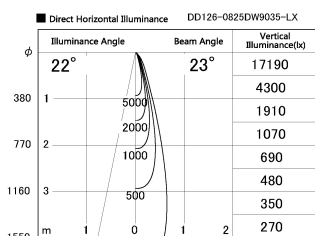

Item no. DD126-0825DW9035-LX

Series Name: Cledy versa L-G Antiglare
(DD126_AG-LX)

Dark Mirror Reflector

Installation	Recessed mount
Type	Cledy versa L-G Antiglare (DD126_AG-LX)
Fixture wattage	7.4W
Beam angle	22deg
Color Temp.	3500K
CRI	Ra>90
Luminous	675 lm
Body	Die-cast aluminum alloy
Body finish	N/A
Trim finish	White
Reflector finish	Dark Mirror
IP Rate	IP20
Light source	COB module
Input Voltage	AC220~240V
Dimming Type	Non-Dimmable
Certificate	CE,CCC
Cut Hole	100