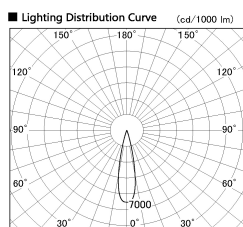

Item no. DD126-0825DW9035-LX

Series Name: Cledy versa L-G Antiglare
(DD126_AG-LX)

Dark Mirror Reflector

Installation	Recessed mount
Type	Cledy versa L-G Antiglare (DD126_AG-LX)
Fixture wattage	7.4W
Beam angle	22deg
Color Temp.	3500K
CRI	Ra>90
Luminous	675 lm
Body	Die-cast aluminum alloy
Body finish	N/A
Trim finish	White
Reflector finish	Dark Mirror
IP Rate	IP20
Light source	COB module
Input Voltage	AC220~240V
Dimming Type	Non-Dimmable
Certificate	CE,CCC
Cut Hole	100