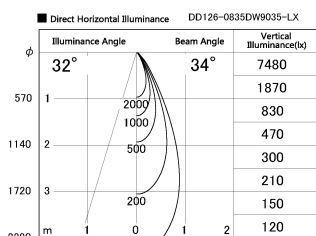

Item no. DD126-0835DW9035-LX

Series Name: Cledy versa L-G Antiglare
(DD126_AG-LX)

Dark Mirror Reflector

Installation	Recessed mount
Type	Cledy versa L-G Antiglare (DD126_AG-LX)
Fixture wattage	7.4W
Beam angle	34deg
Color Temp.	3500K
CRI	Ra>90
Luminous	645 lm
Body	Die-castaluminumalloy
Body finish	N/A
Trim finish	White
Reflector finish	Dark Mirror
IP Rate	IP20
Light source	COB module
Input Voltage	AC220~240V
Dimming Type	Non-Dimmable
Certificate	CE,CCC
Cut Hole	100