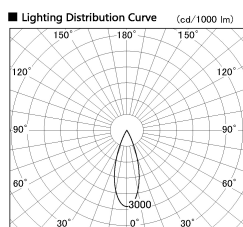

Item no. DD126-0835DW9035-LX

Series Name: Cledy versa L-G Antiglare
(DD126_AG-LX)

Dark Mirror Reflector

Installation	Recessed mount
Type	Cledy versa L-G Antiglare (DD126_AG-LX)
Fixture wattage	7.4W
Beam angle	34deg
Color Temp.	3500K
CRI	Ra>90
Luminous	645 lm
Body	Die-castaluminumalloy
Body finish	N/A
Trim finish	White
Reflector finish	Dark Mirror
IP Rate	IP20
Light source	COB module
Input Voltage	AC220~240V
Dimming Type	Non-Dimmable
Certificate	CE,CCC
Cut Hole	100