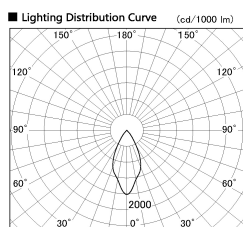

Item no. DD126-0855DW9035-LX

Series Name: Cledy versa L-G Antiglare  
(DD126\_AG-LX)

Dark Mirror Reflector

Installation	Recessed mount
Type	Cledy versa L-G Antiglare (DD126_AG-LX)
Fixture wattage	7.4W
Beam angle	48deg
Color Temp.	3500K
CRI	Ra>90
Luminous	604 lm
Body	Die-cast aluminum alloy
Body finish	N/A
Trim finish	White
Reflector finish	Dark Mirror
IP Rate	IP20
Light source	COB module
Input Voltage	AC220~240V
Dimming Type	Non-Dimmable
Certificate	CE,CCC
Cut Hole	100