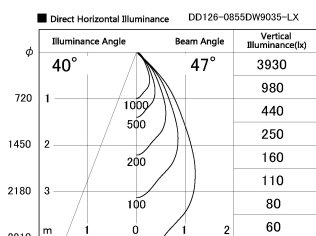

Item no. DD126-0855DW9035-LX

Series Name: Cledy versa L-G Antiglare  
(DD126\_AG-LX)

Dark Mirror Reflector

Installation	Recessed mount
Type	Cledy versa L-G Antiglare (DD126_AG-LX)
Fixture wattage	7.4W
Beam angle	48deg
Color Temp.	3500K
CRI	Ra>90
Luminous	604 lm
Body	Die-cast aluminum alloy
Body finish	N/A
Trim finish	White
Reflector finish	Dark Mirror
IP Rate	IP20
Light source	COB module
Input Voltage	AC220~240V
Dimming Type	Non-Dimmable
Certificate	CE,CCC
Cut Hole	100