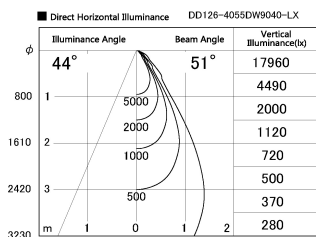

Item no. DD126-4055DW9040-LX

Series Name: Cledy versa L-G Antiglare
(DD126_AG-LX)

Dark Mirror Reflector

| | |
|------------------|--|
| Installation | Recessed mount |
| Type | Cledy versa L-G Antiglare (DD126_AG-LX) |
| Fixture wattage | 38.5W |
| Beam angle | 51deg |
| Color Temp. | 4000K |
| CRI | Ra>90 |
| Luminous | 3058 lm |
| Body | Die-cast aluminum alloy |
| Body finish | N/A |
| Trim finish | White |
| Reflector finish | Dark Mirror |
| IP Rate | IP20 |
| Light source | COB module |
| Input Voltage | AC220~240V |
| Dimming Type | Non-Dimmable |
| Certificate | CE,CCC |
| Cut Hole | 150 |