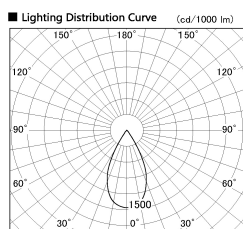

Item no. DD126-4055DW9040-LX

Series Name: Cledy versa L-G Antiglare
(DD126_AG-LX)

Dark Mirror Reflector

| | |
|------------------|--|
| Installation | Recessed mount |
| Type | Cledy versa L-G Antiglare (DD126_AG-LX) |
| Fixture wattage | 38.5W |
| Beam angle | 51deg |
| Color Temp. | 4000K |
| CRI | Ra>90 |
| Luminous | 3058 lm |
| Body | Die-cast aluminum alloy |
| Body finish | N/A |
| Trim finish | White |
| Reflector finish | Dark Mirror |
| IP Rate | IP20 |
| Light source | COB module |
| Input Voltage | AC220~240V |
| Dimming Type | Non-Dimmable |
| Certificate | CE,CCC |
| Cut Hole | 150 |