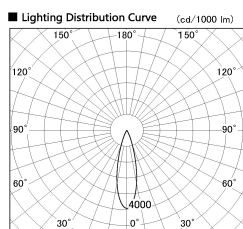

Item no. DD126-3725DW9040-LX

Series Name: Cledy versa L-G Antiglare
(DD126_AG-LX)

Dark Mirror Reflector

■ Direct Horizontal Illuminance DD126-3725DW9040-LX

φ	Illuminance Angle	Beam Angle	Vertical Illuminance (lx)
440	25°	27°	53920
1330			13480
1770			5990
			3370
			2160
			1500
			1100
			840

Installation	Recessed mount
Type	Cledy versa L-G Antiglare (DD126_AG-LX)
Fixture wattage	35.5W
Beam angle	27deg
Color Temp.	4000K
CRI	Ra>90
Luminous	3404 lm
Body	Die-cast aluminum alloy
Body finish	N/A
Trim finish	White
Reflector finish	Dark Mirror
IP Rate	IP20
Light source	COB module
Input Voltage	AC220~240V
Dimming Type	Non-Dimmable
Certificate	CE,CCC
Cut Hole	150