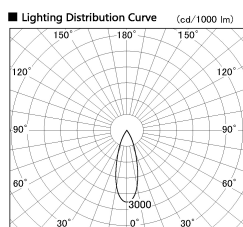

Item no. DD126-3735DW9040-LX

Series Name: Cledy versa L-G Antiglare  
(DD126\_AG-LX)

Dark Mirror Reflector

■ Direct Horizontal Illuminance DD126-3735DW9040-LX

φ	Illuminance Angle	Beam Angle	Vertical Illuminance (lx)
530	30°	32°	36620
1070			9150
1600			4070
2140			2290
			1460
			1020
			750
			570

Installation	Recessed mount
Type	Cledy versa L-G Antiglare (DD126_AG-LX)
Fixture wattage	35.5W
Beam angle	32deg
Color Temp.	4000K
CRI	Ra>90
Luminous	3358 lm
Body	Die-castaluminumalloy
Body finish	N/A
Trim finish	White
Reflector finish	Dark Mirror
IP Rate	IP20
Light source	COB module
Input Voltage	AC220~240V
Dimming Type	Non-Dimmable
Certificate	CE,CCC
Cut Hole	150