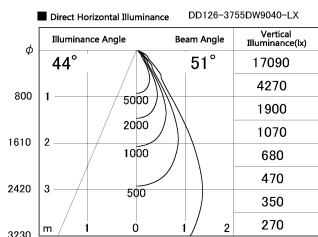

Item no. DD126-3755DW9040-LX

Series Name: Cledy versa L-G Antiglare
(DD126_AG-LX)

Dark Mirror Reflector

Installation	Recessed mount
Type	Cledy versa L-G Antiglare (DD126_AG-LX)
Fixture wattage	35.5W
Beam angle	51deg
Color Temp.	4000K
CRI	Ra>90
Luminous	2910 lm
Body	Die-cast aluminum alloy
Body finish	N/A
Trim finish	White
Reflector finish	Dark Mirror
IP Rate	IP20
Light source	COB module
Input Voltage	AC220~240V
Dimming Type	Non-Dimmable
Certificate	CE,CCC
Cut Hole	150