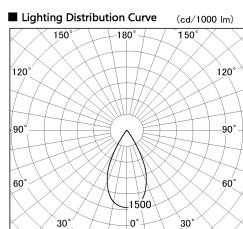

Item no. DD126-3755DW9040-LX

Series Name: Cledy versa L-G Antiglare
(DD126_AG-LX)

Dark Mirror Reflector

Installation	Recessed mount
Type	Cledy versa L-G Antiglare (DD126_AG-LX)
Fixture wattage	35.5W
Beam angle	51deg
Color Temp.	4000K
CRI	Ra>90
Luminous	2910 lm
Body	Die-cast aluminum alloy
Body finish	N/A
Trim finish	White
Reflector finish	Dark Mirror
IP Rate	IP20
Light source	COB module
Input Voltage	AC220~240V
Dimming Type	Non-Dimmable
Certificate	CE,CCC
Cut Hole	150