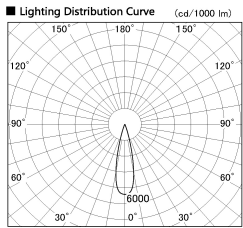

Item no. DD126-2525DW9040-LX

Series Name: Cledy versa L-G Antiglare
(DD126_AG-LX)

Dark Mirror Reflector

■ Direct Horizontal Illuminance DD126-2525DW9040-LX

φ	Illuminance Angle	Beam Angle	Vertical Illuminance (lx)
420	24°	25°	42940
850	20000		10740
1270	10000		4770
1700	5000		2680
	2000		1720
	1000		1190
			880
			670

Installation	Recessed mount
Type	Cledy versa L-G Antiglare (DD126_AG-LX)
Fixture wattage	24W
Beam angle	25deg
Color Temp.	4000K
CRI	Ra>90
Luminous	2018 lm
Body	Die-castaluminumalloy
Body finish	N/A
Trim finish	White
Reflector finish	Dark Mirror
IP Rate	IP20
Light source	COB module
Input Voltage	AC220~240V
Dimming Type	Non-Dimmable
Certificate	CE,CCC
Cut Hole	125