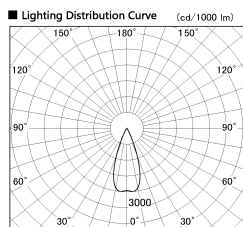

Item no. DD126-2535DW9040-LX

Series Name: Cledy versa L-G Antiglare  
(DD126\_AG-LX)

Dark Mirror Reflector

Installation	Recessed mount
Type	Cledy versa L-G Antiglare (DD126_AG-LX)
Fixture wattage	24W
Beam angle	38deg
Color Temp.	4000K
CRI	Ra>90
Luminous	2063 lm
Body	Die-cast aluminum alloy
Body finish	N/A
Trim finish	White
Reflector finish	Dark Mirror
IP Rate	IP20
Light source	COB module
Input Voltage	AC220~240V
Dimming Type	Non-Dimmable
Certificate	CE,CCC
Cut Hole	125