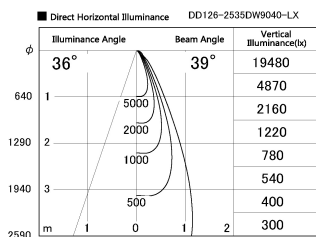

Item no. DD126-2535DW9040-LX

Series Name: Cledy versa L-G Antiglare  
(DD126\_AG-LX)

Dark Mirror Reflector

Installation	Recessed mount
Type	Cledy versa L-G Antiglare (DD126_AG-LX)
Fixture wattage	24W
Beam angle	38deg
Color Temp.	4000K
CRI	Ra>90
Luminous	2063 lm
Body	Die-cast aluminum alloy
Body finish	N/A
Trim finish	White
Reflector finish	Dark Mirror
IP Rate	IP20
Light source	COB module
Input Voltage	AC220~240V
Dimming Type	Non-Dimmable
Certificate	CE,CCC
Cut Hole	125