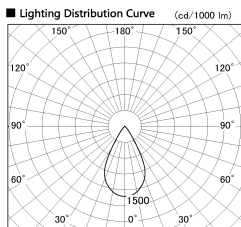

Item no. DD126-2555DW9040-LX

Series Name: Cledy versa L-G Antiglare
(DD126_AG-LX)

Dark Mirror Reflector

Installation	Recessed mount
Type	Cledy versa L-G Antiglare (DD126_AG-LX)
Fixture wattage	24W
Beam angle	55deg
Color Temp.	4000K
CRI	Ra>90
Luminous	1892 lm
Body	Die-cast aluminum alloy
Body finish	N/A
Trim finish	White
Reflector finish	Dark Mirror
IP Rate	IP20
Light source	COB module
Input Voltage	AC220~240V
Dimming Type	Non-Dimmable
Certificate	CE,CCC
Cut Hole	125