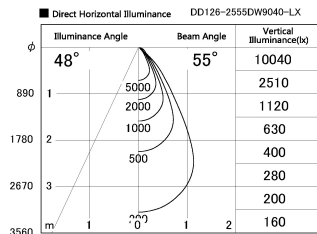

Item no. DD126-2555DW9040-LX

Series Name: Cledy versa L-G Antiglare
(DD126_AG-LX)

Dark Mirror Reflector

Installation	Recessed mount
Type	Cledy versa L-G Antiglare (DD126_AG-LX)
Fixture wattage	24W
Beam angle	55deg
Color Temp.	4000K
CRI	Ra>90
Luminous	1892 lm
Body	Die-cast aluminum alloy
Body finish	N/A
Trim finish	White
Reflector finish	Dark Mirror
IP Rate	IP20
Light source	COB module
Input Voltage	AC220~240V
Dimming Type	Non-Dimmable
Certificate	CE,CCC
Cut Hole	125