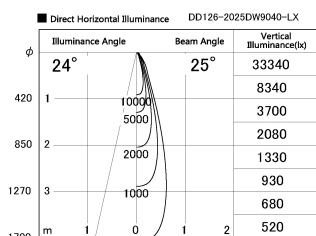

Item no. DD126-2025DW9040-LX

Series Name: Cledy versa L-G Antiglare  
(DD126\_AG-LX)

Dark Mirror Reflector

Installation	Recessed mount
Type	Cledy versa L-G Antiglare (DD126_AG-LX)
Fixture wattage	18.6W
Beam angle	25deg
Color Temp.	4000K
CRI	Ra>90
Luminous	1567 lm
Body	Die-castaluminumalloy
Body finish	N/A
Trim finish	White
Reflector finish	Dark Mirror
IP Rate	IP20
Light source	COB module
Input Voltage	AC220~240V
Dimming Type	Non-Dimmable
Certificate	CE,CCC
Cut Hole	125