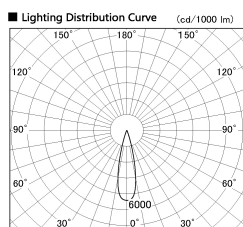

Item no. DD126-2025DW9040-LX

Series Name: Cledy versa L-G Antiglare  
(DD126\_AG-LX)

Dark Mirror Reflector

Installation	Recessed mount
Type	Cledy versa L-G Antiglare (DD126_AG-LX)
Fixture wattage	18.6W
Beam angle	25deg
Color Temp.	4000K
CRI	Ra>90
Luminous	1567 lm
Body	Die-castaluminumalloy
Body finish	N/A
Trim finish	White
Reflector finish	Dark Mirror
IP Rate	IP20
Light source	COB module
Input Voltage	AC220~240V
Dimming Type	Non-Dimmable
Certificate	CE,CCC
Cut Hole	125