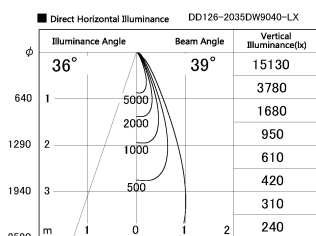

Item no. DD126-2035DW9040-LX

Series Name: Cledy versa L-G Antiglare
(DD126_AG-LX)

Dark Mirror Reflector

Installation	Recessed mount
Type	Cledy versa L-G Antiglare (DD126_AG-LX)
Fixture wattage	18.6W
Beam angle	38deg
Color Temp.	4000K
CRI	Ra>90
Luminous	1602 lm
Body	Die-castaluminumalloy
Body finish	N/A
Trim finish	White
Reflector finish	Dark Mirror
IP Rate	IP20
Light source	COB module
Input Voltage	AC220~240V
Dimming Type	Non-Dimmable
Certificate	CE,CCC
Cut Hole	125