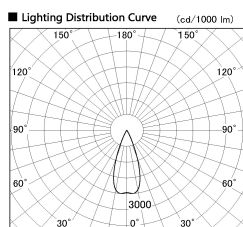

Item no. DD126-2035DW9040-LX

Series Name: Cledy versa L-G Antiglare
(DD126_AG-LX)

Dark Mirror Reflector

Installation	Recessed mount
Type	Cledy versa L-G Antiglare (DD126_AG-LX)
Fixture wattage	18.6W
Beam angle	38deg
Color Temp.	4000K
CRI	Ra>90
Luminous	1602 lm
Body	Die-castaluminumalloy
Body finish	N/A
Trim finish	White
Reflector finish	Dark Mirror
IP Rate	IP20
Light source	COB module
Input Voltage	AC220~240V
Dimming Type	Non-Dimmable
Certificate	CE,CCC
Cut Hole	125