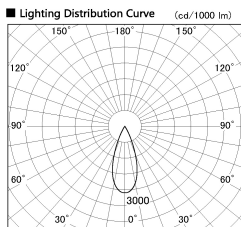

Item no. DD126-1435DW9040-LX

Series Name: Cledy versa L-G Antiglare
(DD126_AG-LX)

Dark Mirror Reflector

Installation	Recessed mount
Type	Cledy versa L-G Antiglare (DD126_AG-LX)
Fixture wattage	14W
Beam angle	38deg
Color Temp.	4000K
CRI	Ra>90
Luminous	1283 lm
Body	Die-castaluminumalloy
Body finish	N/A
Trim finish	White
Reflector finish	Dark Mirror
IP Rate	IP20
Light source	COB module
Input Voltage	AC220~240V
Dimming Type	Non-Dimmable
Certificate	CE,CCC
Cut Hole	100