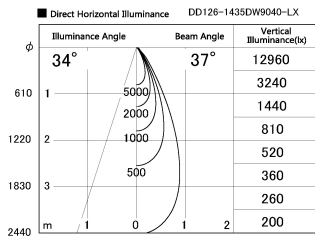

Item no. DD126-1435DW9040-LX

Series Name: Cledy versa L-G Antiglare
(DD126_AG-LX)

Dark Mirror Reflector

Installation	Recessed mount
Type	Cledy versa L-G Antiglare (DD126_AG-LX)
Fixture wattage	14W
Beam angle	38deg
Color Temp.	4000K
CRI	Ra>90
Luminous	1283 lm
Body	Die-castaluminumalloy
Body finish	N/A
Trim finish	White
Reflector finish	Dark Mirror
IP Rate	IP20
Light source	COB module
Input Voltage	AC220~240V
Dimming Type	Non-Dimmable
Certificate	CE,CCC
Cut Hole	100