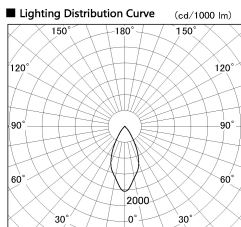

Item no. DD126-1455DW9040-LX

Series Name: Cledy versa L-G Antiglare
(DD126_AG-LX)

Dark Mirror Reflector

Installation	Recessed mount
Type	Cledy versa L-G Antiglare (DD126_AG-LX)
Fixture wattage	14W
Beam angle	48deg
Color Temp.	4000K
CRI	Ra>90
Luminous	1212 lm
Body	Die-castaluminumalloy
Body finish	N/A
Trim finish	White
Reflector finish	Dark Mirror
IP Rate	IP20
Light source	COB module
Input Voltage	AC220~240V
Dimming Type	Non-Dimmable
Certificate	CE,CCC
Cut Hole	100