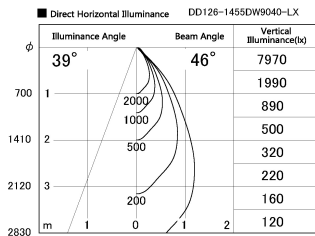

Item no. DD126-1455DW9040-LX

Series Name: Cledy versa L-G Antiglare
(DD126_AG-LX)

Dark Mirror Reflector

Installation	Recessed mount
Type	Cledy versa L-G Antiglare (DD126_AG-LX)
Fixture wattage	14W
Beam angle	48deg
Color Temp.	4000K
CRI	Ra>90
Luminous	1212 lm
Body	Die-castaluminumalloy
Body finish	N/A
Trim finish	White
Reflector finish	Dark Mirror
IP Rate	IP20
Light source	COB module
Input Voltage	AC220~240V
Dimming Type	Non-Dimmable
Certificate	CE,CCC
Cut Hole	100