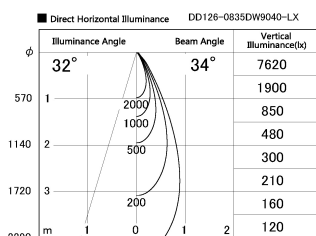

Item no. DD126-0835DW9040-LX

Series Name: Cledy versa L-G Antiglare
(DD126_AG-LX)

Dark Mirror Reflector

| | |
|------------------|--|
| Installation | Recessed mount |
| Type | Cledy versa L-G Antiglare (DD126_AG-LX) |
| Fixture wattage | 7.4W |
| Beam angle | 34deg |
| Color Temp. | 4000K |
| CRI | Ra>90 |
| Luminous | 657 lm |
| Body | Die-cast aluminum alloy |
| Body finish | N/A |
| Trim finish | White |
| Reflector finish | Dark Mirror |
| IP Rate | IP20 |
| Light source | COB module |
| Input Voltage | AC220~240V |
| Dimming Type | Non-Dimmable |
| Certificate | CE,CCC |
| Cut Hole | 100 |