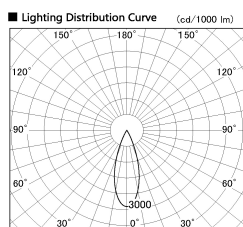

Item no. DD126-0835DW9040-LX

Series Name: Cledy versa L-G Antiglare
(DD126_AG-LX)

Dark Mirror Reflector

| | |
|------------------|--|
| Installation | Recessed mount |
| Type | Cledy versa L-G Antiglare (DD126_AG-LX) |
| Fixture wattage | 7.4W |
| Beam angle | 34deg |
| Color Temp. | 4000K |
| CRI | Ra>90 |
| Luminous | 657 lm |
| Body | Die-cast aluminum alloy |
| Body finish | N/A |
| Trim finish | White |
| Reflector finish | Dark Mirror |
| IP Rate | IP20 |
| Light source | COB module |
| Input Voltage | AC220~240V |
| Dimming Type | Non-Dimmable |
| Certificate | CE,CCC |
| Cut Hole | 100 |