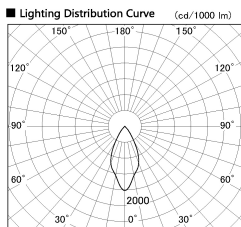

Item no. DD126-0855DW9040-LX

Series Name: Cledy versa L-G Antiglare
(DD126_AG-LX)

Dark Mirror Reflector

Installation	Recessed mount
Type	Cledy versa L-G Antiglare (DD126_AG-LX)
Fixture wattage	7.4W
Beam angle	48deg
Color Temp.	4000K
CRI	Ra>90
Luminous	616 lm
Body	Die-castaluminumalloy
Body finish	N/A
Trim finish	White
Reflector finish	Dark Mirror
IP Rate	IP20
Light source	COB module
Input Voltage	AC220~240V
Dimming Type	Non-Dimmable
Certificate	CE,CCC
Cut Hole	100