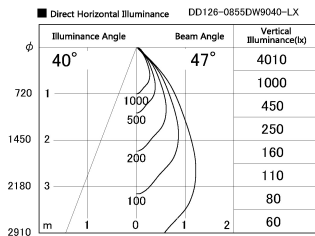

Item no. DD126-0855DW9040-LX

Series Name: Cledy versa L-G Antiglare
(DD126_AG-LX)

Dark Mirror Reflector

Installation	Recessed mount
Type	Cledy versa L-G Antiglare (DD126_AG-LX)
Fixture wattage	7.4W
Beam angle	48deg
Color Temp.	4000K
CRI	Ra>90
Luminous	616 lm
Body	Die-castaluminumalloy
Body finish	N/A
Trim finish	White
Reflector finish	Dark Mirror
IP Rate	IP20
Light source	COB module
Input Voltage	AC220~240V
Dimming Type	Non-Dimmable
Certificate	CE,CCC
Cut Hole	100