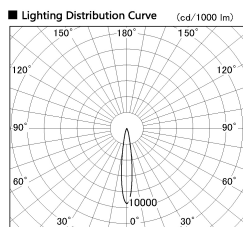

Item no. DD126-4015DB9027-LX

Series Name: Cledy versa L-G Antiglare
(DD126_AG-LX)

Dark Mirror Reflector

■ Direct Horizontal Illuminance DD126-4015DB9027-LX

φ	Illuminance Angle	Beam Angle	Vertical Illuminance (lx)
240	14°	15°	114720
1	50000		28680
	20000		12750
490	10000		7170
2			4590
730	5000		3190
3			2340
980	m	2.0	1790

Installation	Recessed mount
Type	Cledy versa L-G Antiglare (DD126_AG-LX)
Fixture wattage	38.5W
Beam angle	15deg
Color Temp.	2700K
CRI	Ra>90
Luminous	3005 lm
Body	Die-cast aluminum alloy
Body finish	N/A
Trim finish	Black
Reflector finish	Dark Mirror
IP Rate	IP20
Light source	COB module
Input Voltage	AC220~240V
Dimming Type	Non-Dimmable
Certificate	CE,CCC
Cut Hole	150