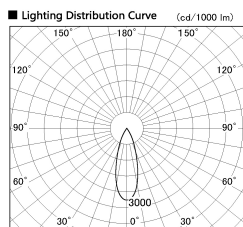

Item no. DD126-4035DB9027-LX

Series Name: Cledy versa L-G Antiglare
(DD126_AG-LX)

Dark Mirror Reflector

■ Direct Horizontal Illuminance DD126-4035DB9027-LX

φ	Illuminance Angle	Beam Angle	Vertical Illuminance (lx)
530	30°	32°	34850
1070			8710
1600			3870
2140			2180
			1390
			970
			710
			540

Installation	Recessed mount
Type	Cledy versa L-G Antiglare (DD126_AG-LX)
Fixture wattage	38.5W
Beam angle	32deg
Color Temp.	2700K
CRI	Ra>90
Luminous	3196 lm
Body	Die-castaluminumalloy
Body finish	N/A
Trim finish	Black
Reflector finish	Dark Mirror
IP Rate	IP20
Light source	COB module
Input Voltage	AC220~240V
Dimming Type	Non-Dimmable
Certificate	CE,CCC
Cut Hole	150