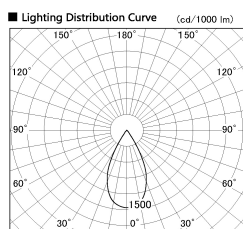

Item no. DD126-4055DB9027-LX

Series Name: Cledy versa L-G Antiglare  
(DD126\_AG-LX)

Dark Mirror Reflector

■ Direct Horizontal Illuminance DD126-4055DB9027-LX

φ	Illuminance Angle	Beam Angle	Vertical Illuminance (lx)
800	44°	51°	16270
1610			4070
2420			1810
3230			1020
			650
			450
			330
			250

Installation	Recessed mount
Type	Cledy versa L-G Antiglare (DD126_AG-LX)
Fixture wattage	38.5W
Beam angle	51deg
Color Temp.	2700K
CRI	Ra>90
Luminous	2770 lm
Body	Die-cast aluminum alloy
Body finish	N/A
Trim finish	Black
Reflector finish	Dark Mirror
IP Rate	IP20
Light source	COB module
Input Voltage	AC220~240V
Dimming Type	Non-Dimmable
Certificate	CE,CCC
Cut Hole	150